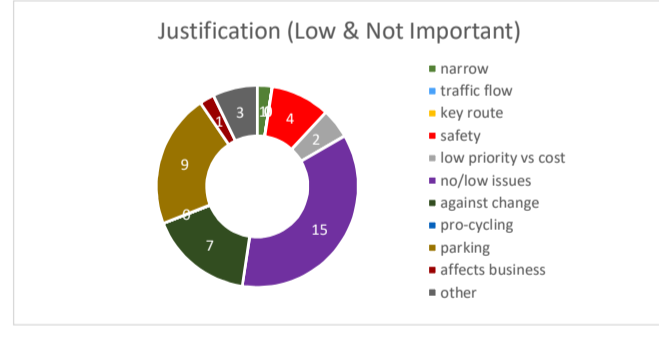

Design - Option A

Design - Option B

Overall

High Importance (68% of respondents)

Low Importance (23% of respondents)

I live on this street (15 respondents)

I live near this street (22 respondents)

I live in Wellington (35 respondents)