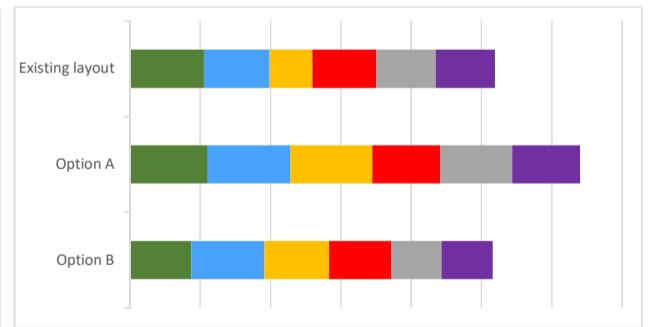

Design - Option A

Design - Option B

Overall

High Importance (68% of respondents)

Low Importance (23% of respondents)

I live on this street (15 respondents)

I live near this street (22 respondents)

I live in Wellington (35 respondents)