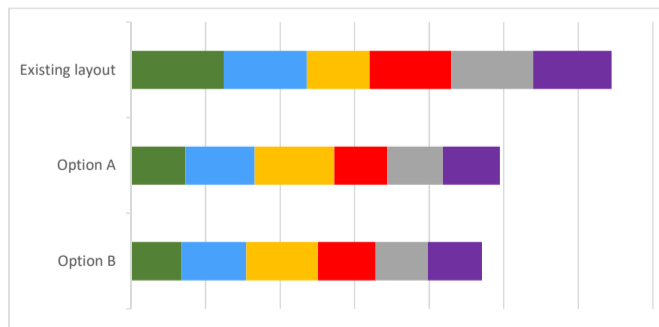

Design - Option A

Design - Option B

Overall

High Importance (68% of respondents)

Low Importance (23% of respondents)

I live on this street (15 respondents)

I live near this street (22 respondents)

I live in Wellington (35 respondents)