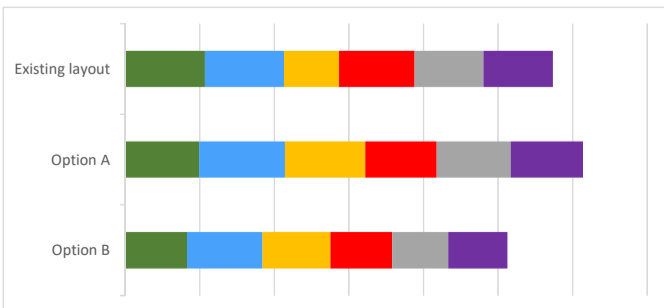

I regularly travel along this street (160 respondents)