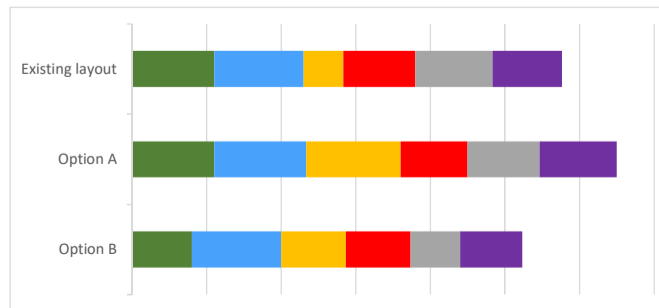

I work on this street (6 respondents)