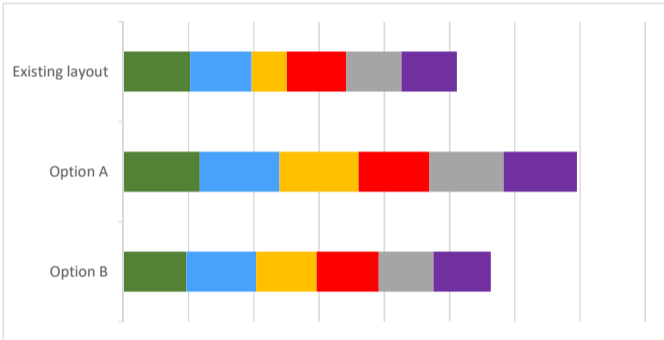

Design - Option A

Design - Option B

Overall

High Importance (68% of respondents)

Low Importance (23% of respondents)

I live on this street (15 respondents)

I live near this street (22 respondents)

I live in Wellington (35 respondents)