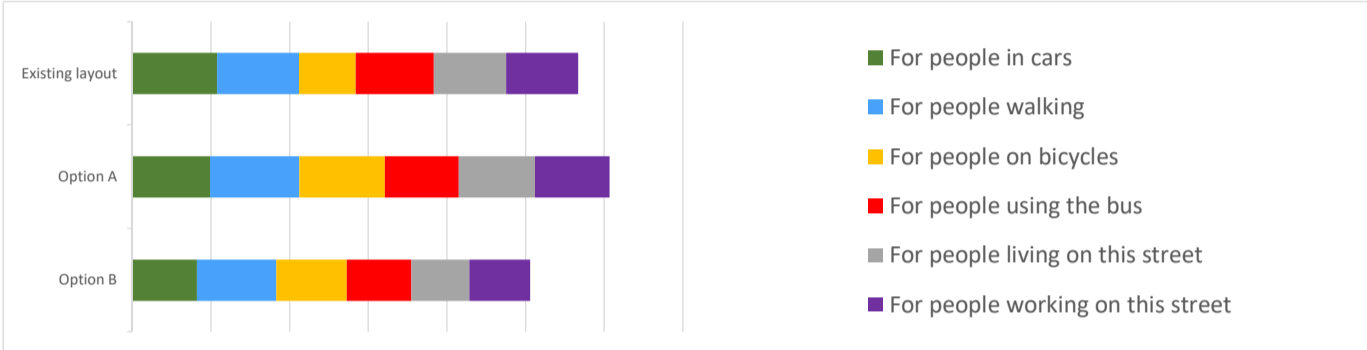

Design - Option A

Design - Option B

Overall

High Importance (68% of respondents)

Low Importance (23% of respondents)

I live on this street (15 respondents)

I live near this street (22 respondents)

I live in Wellington (35 respondents)

I regularly travel along this street (160 respondents)

I work on this street (6 respondents)

Other (3 respondents)