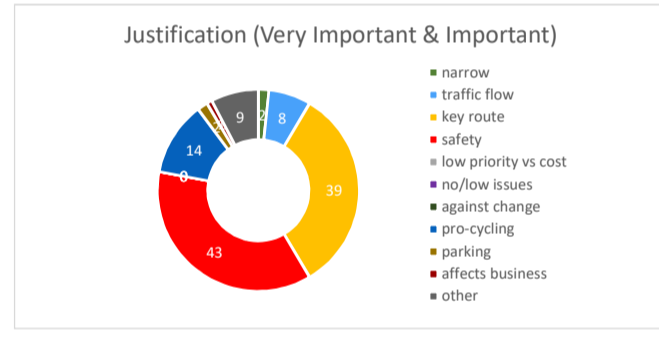

Design - Option A

Design - Option B

Overall

High Importance (68% of respondents)

Low Importance (23% of respondents)

I live on this street (15 respondents)

I live near this street (22 respondents)

I live in Wellington (35 respondents)