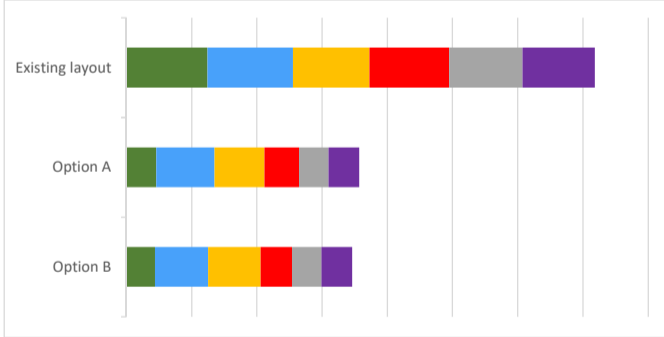

Design - Option A

Design - Option B

Overall

High Importance (68% of respondents)

Low Importance (23% of respondents)

I live on this street (15 respondents)

I live near this street (22 respondents)

I live in Wellington (35 respondents)