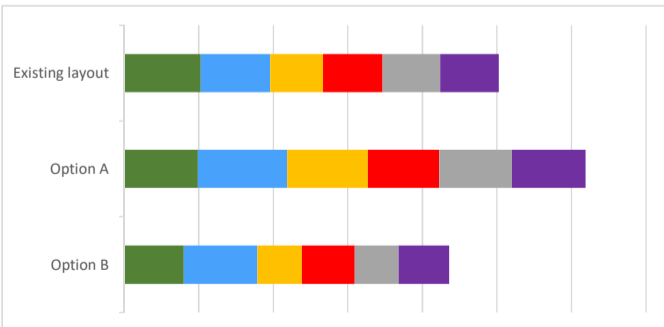

Design - Option A

Design - Option B

Overall

High Importance (68% of respondents)

Low Importance (23% of respondents)

I live on this street (15 respondents)

I live near this street (22 respondents)

I live in Wellington (35 respondents)