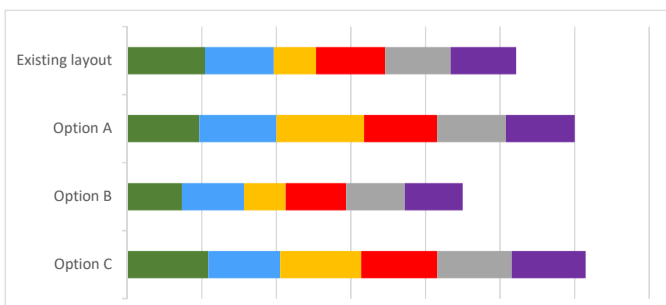

Evans Bay Parade (Cobham Dr to Rongotai Rd)

32 responses

Design - Option A

Design - Option B

Design - Option C

Overall

High Importance (77% of respondents)

Low Importance (23% of respondents)

I live on this street (0 respondents)

I live near this street (4 respondents)

I live in Wellington (3 respondents)

I regularly travel along this street (19 respondents)

I work on this street (1 respondent)