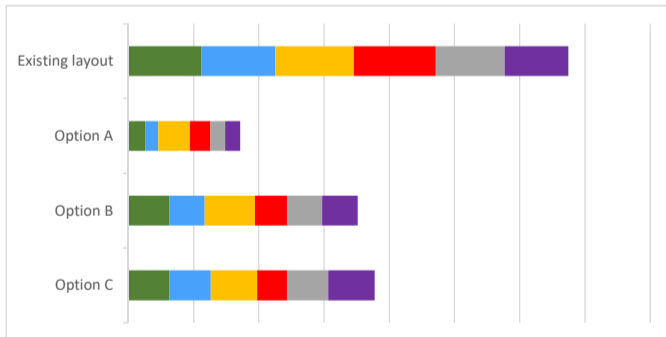

Evans Bay Parade (Cobham Dr to Rongotai Rd)

32 responses

Design - Option A

Design - Option B

Design - Option C

Overall

High Importance (77% of respondents)

Low Importance (23% of respondents)

I live on this street (0 respondents)

I live near this street (4 respondents)

I live in Wellington (3 respondents)

I regularly travel along this street (19 respondents)

I work on this street (1 respondent)