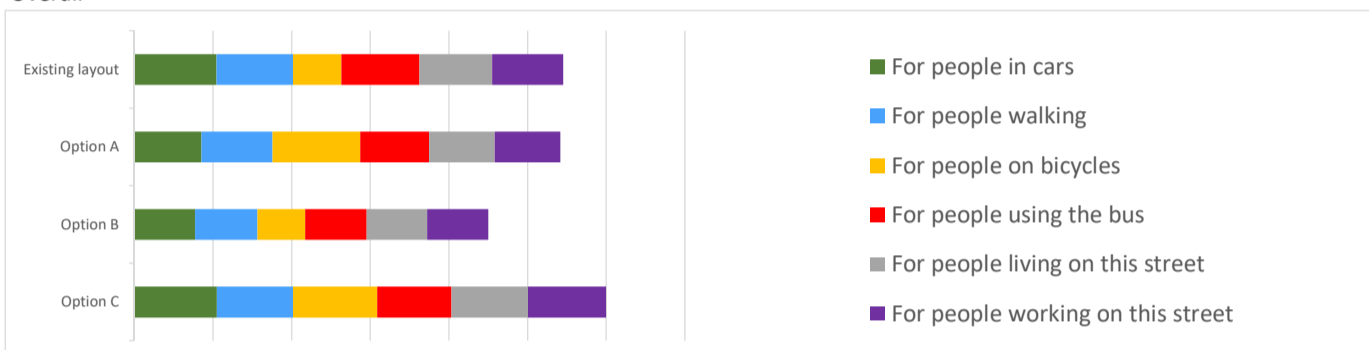

Evans Bay Parade (Cobham Dr to Rongotai Rd)

32 responses

Design - Option A

Design - Option B

Design - Option C

Overall

High Importance (77% of respondents)

Low Importance (23% of respondents)