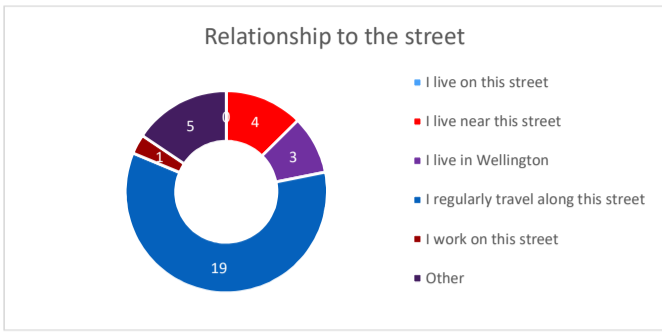

Evans Bay Parade (Cobham Dr to Rongotai Rd)

32 responses

Design - Option A

Design - Option B

Design - Option C

Overall

High Importance (77% of respondents)

Low Importance (23% of respondents)

I live on this street (0 respondents)

I live near this street (4 respondents)

I live in Wellington (3 respondents)

I regularly travel along this street (19 respondents)

I work on this street (1 respondent)