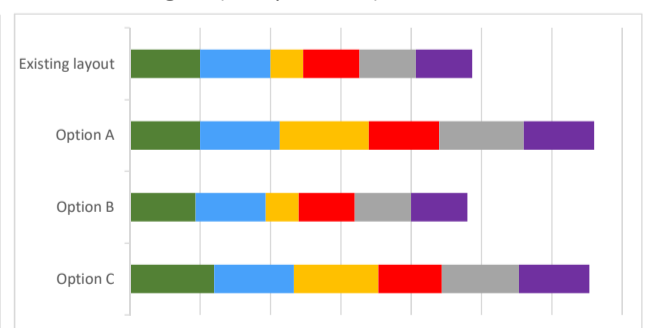

Evans Bay Parade (Cobham Dr to Rongotai Rd)

32 responses

Design - Option A

Design - Option B

Design - Option C

Overall

High Importance (77% of respondents)

Low Importance (23% of respondents)

I live on this street (0 respondents)

I live near this street (4 respondents)

I live in Wellington (3 respondents)

I regularly travel along this street (19 respondents)

I work on this street (1 respondent)