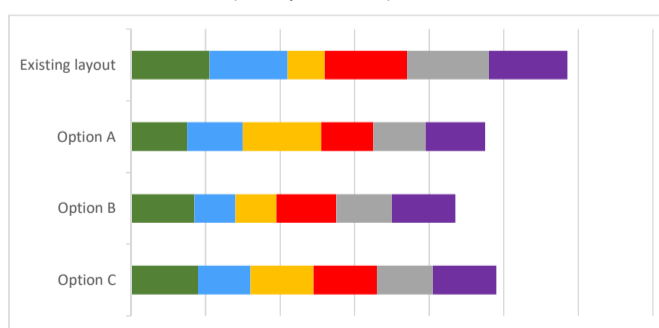

Evans Bay Parade (Cobham Dr to Rongotai Rd)

32 responses

Design - Option A

Design - Option B

Design - Option C

Overall

High Importance (77% of respondents)

Low Importance (23% of respondents)

I live on this street (0 respondents)

I live near this street (4 respondents)

I live in Wellington (3 respondents)

I regularly travel along this street (19 respondents)

I work on this street (1 respondent)