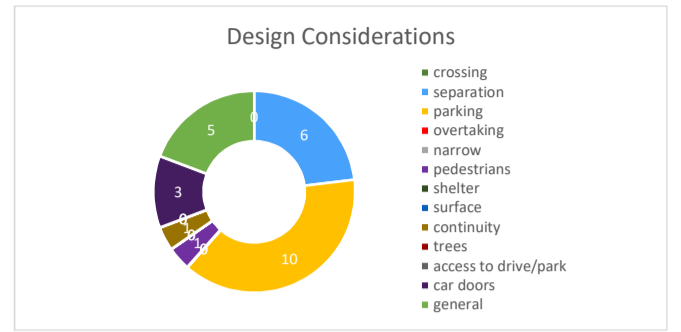

Evans Bay Parade (Cobham Dr to Rongotai Rd)

32 responses

Design - Option A

Design - Option B

Design - Option C

Overall

High Importance (77% of respondents)

Low Importance (23% of respondents)

I live on this street (0 respondents)

I live near this street (4 respondents)

I live in Wellington (3 respondents)

I regularly travel along this street (19 respondents)

I work on this street (1 respondent)