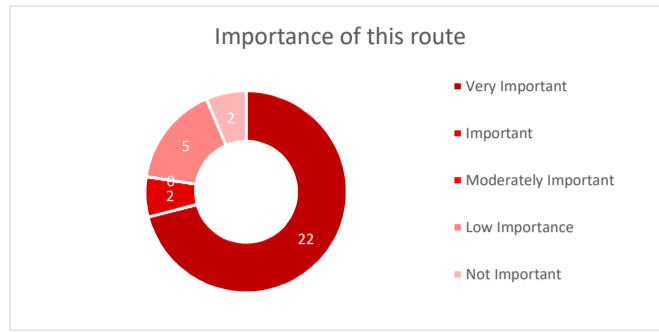

Evans Bay Parade (Cobham Dr to Rongotai Rd)

32 responses

Design - Option A

Design - Option B

Design - Option C

Overall

High Importance (77% of respondents)

Low Importance (23% of respondents)

I live on this street (0 respondents)

I live near this street (4 respondents)

I live in Wellington (3 respondents)

I regularly travel along this street (19 respondents)

I work on this street (1 respondent)