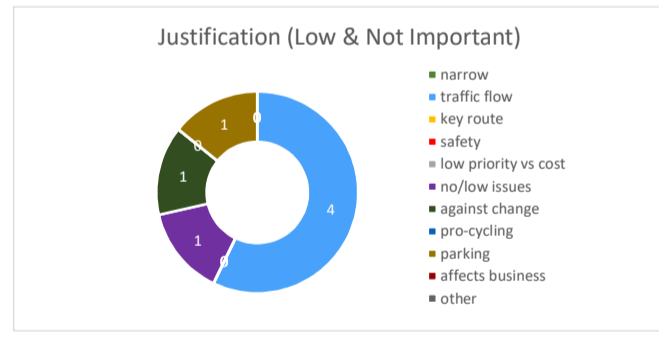

Evans Bay Parade (Cobham Dr to Rongotai Rd)

32 responses

Design - Option A

Design - Option B

Design - Option C

Overall

High Importance (77% of respondents)

Low Importance (23% of respondents)