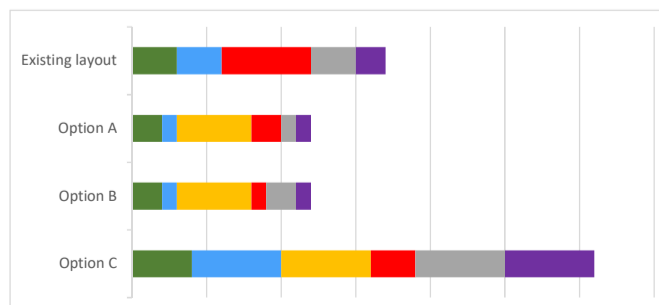

Evans Bay Parade (Cobham Dr to Rongotai Rd)

32 responses

Design - Option A

Design - Option B

Design - Option C

Overall

High Importance (77% of respondents)

Low Importance (23% of respondents)

I live on this street (0 respondents)

I live near this street (4 respondents)

I live in Wellington (3 respondents)

I regularly travel along this street (19 respondents)

I work on this street (1 respondent)