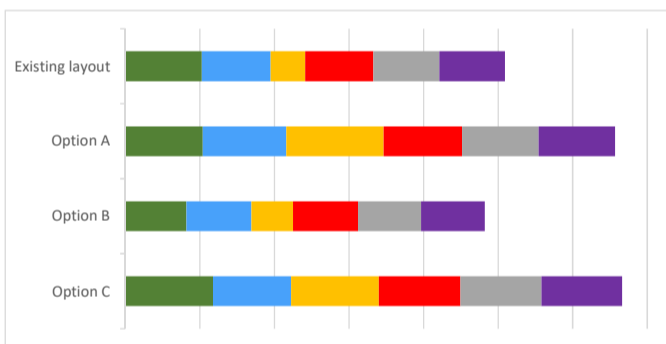

Evans Bay Parade (Cobham Dr to Rongotai Rd)

32 responses

Design - Option A

Design - Option B

Design - Option C

Overall

High Importance (77% of respondents)

Low Importance (23% of respondents)

I live on this street (0 respondents)

I live near this street (4 respondents)

I live in Wellington (3 respondents)

I regularly travel along this street (19 respondents)

I work on this street (1 respondent)