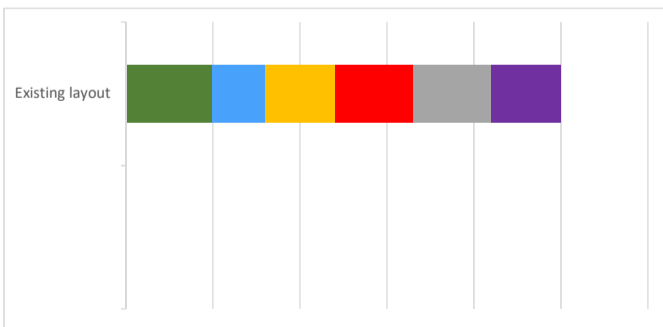

Ferry and Dundas Streets

10 responses

No design options

Overall

High Importance (60% of respondents)

Low Importance (30% of respondents)

I live on this street (0 respondents)

I live near this street (2 respondents)

I live in Wellington (2 respondents)

I regularly travel along this street (6 respondents)

I work on this street (0 respondents)

Other (0 respondents)