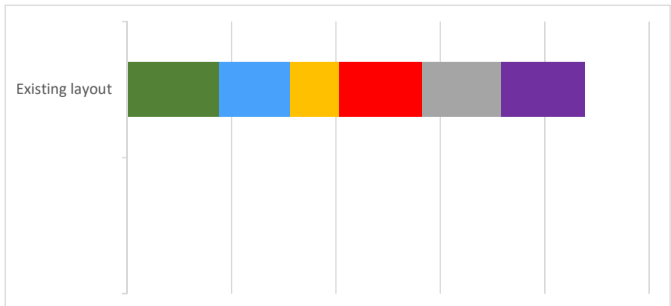

Ferry and Dundas Streets

10 responses

No design options

Overall

High Importance (60% of respondents)

Low Importance (30% of respondents)

I live on this street (0 respondents)

I live near this street (2 respondents)

I live in Wellington (2 respondents)

I regularly travel along this street (6 respondents)

I work on this street (0 respondents)

Other (0 respondents)