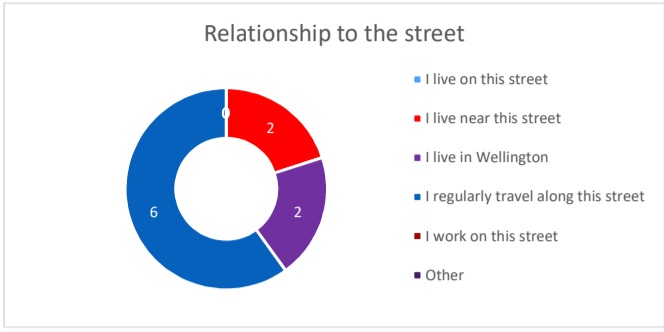

Ferry and Dundas Streets

10 responses

No design options

Overall

High Importance (60% of respondents)

Low Importance (30% of respondents)

I live on this street (0 respondents)

I live near this street (2 respondents)

I live in Wellington (2 respondents)

I regularly travel along this street (6 respondents)

I work on this street (0 respondents)

Other (0 respondents)