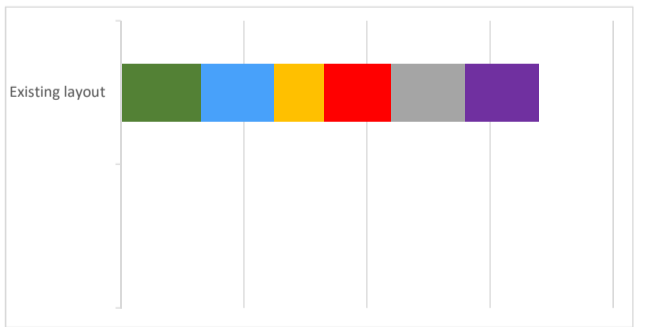

Ferry and Dundas Streets

10 responses

No design options

Overall

High Importance (60% of respondents)

Low Importance (30% of respondents)

I live on this street (0 respondents)

I live near this street (2 respondents)

I live in Wellington (2 respondents)

I regularly travel along this street (6 respondents)

I work on this street (0 respondents)

Other (0 respondents)