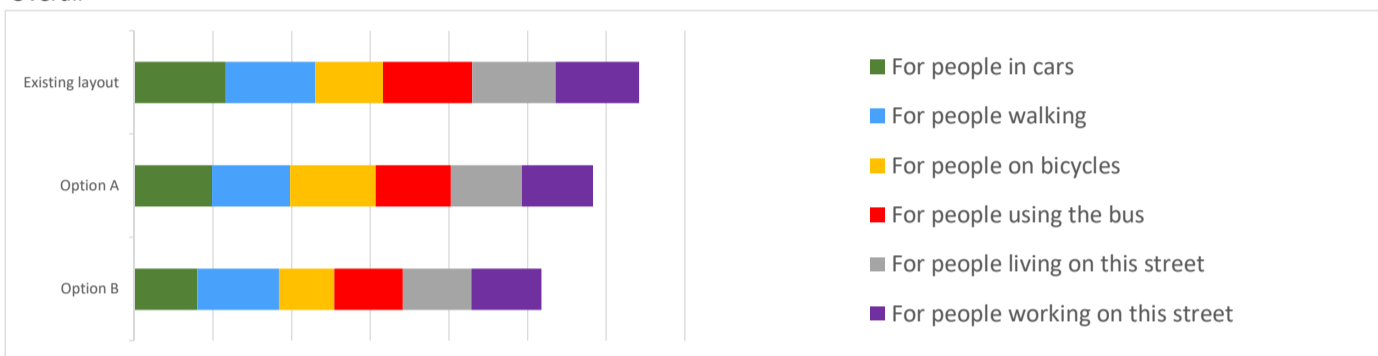

Park Road

23 responses

Design - Option A

Design - Option B

Overall

High Importance (57% of respondents)

Low Importance (22% of respondents)

I live on this street (1 respondent)