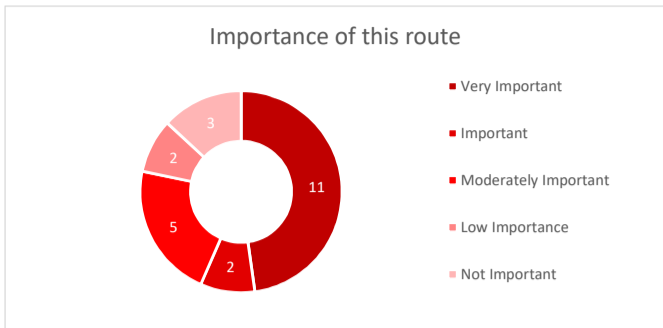

Park Road

23 responses

Design - Option A

Design - Option B

Overall

High Importance (57% of respondents)

Low Importance (22% of respondents)

I live on this street (1 respondent)