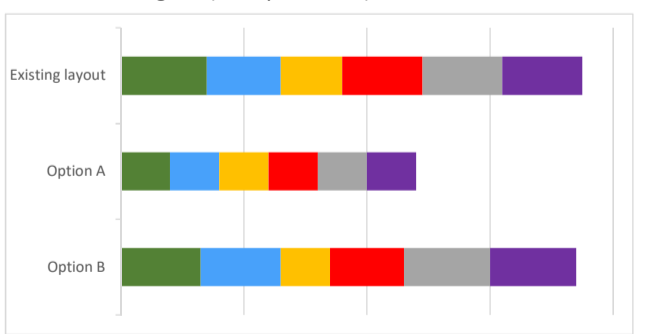

I live in Wellington (2 respondents)