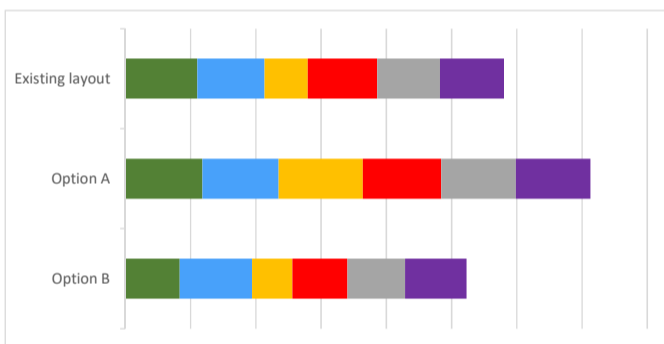

Park Road

23 responses

Design - Option A

Design - Option B

Overall

High Importance (57% of respondents)

Low Importance (22% of respondents)

I live on this street (1 respondent)