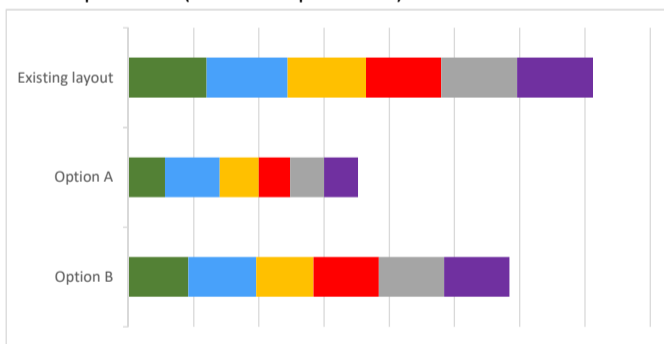

Park Road

23 responses

Design - Option A

Design - Option B

Overall

High Importance (57% of respondents)

Low Importance (22% of respondents)

I live on this street (1 respondent)