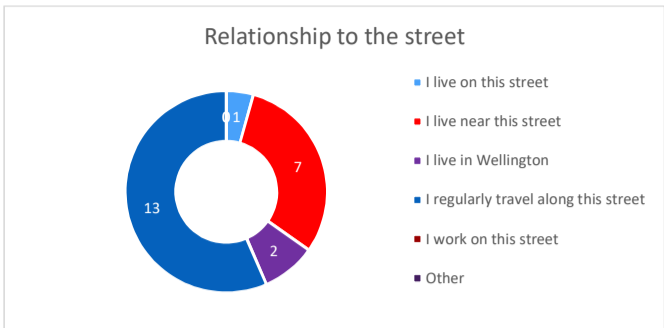

Park Road

23 responses

Design - Option A

Design - Option B

Overall

High Importance (57% of respondents)

Low Importance (22% of respondents)

I live on this street (1 respondent)

I live near this street (7 respondents)

I live in Wellington (2 respondents)

I regularly travel along this street (13 respondents)

I work on this street (0 respondents)

Other (0 respondents)