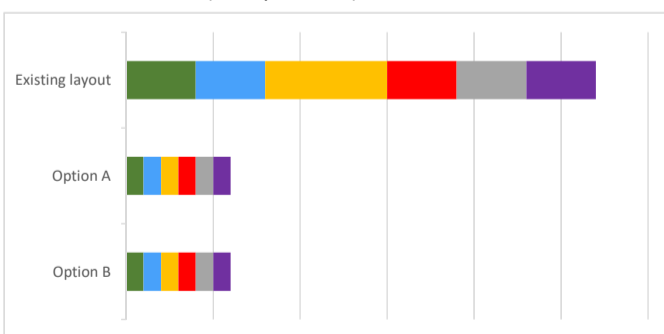

Park Road

23 responses

Design - Option A

Design - Option B

Overall

High Importance (57% of respondents)

Low Importance (22% of respondents)

I live on this street (1 respondent)