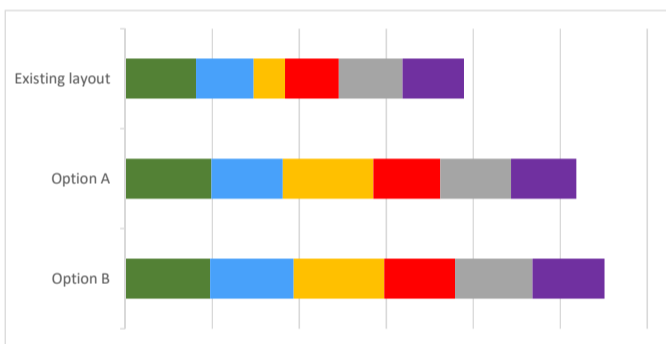

Queen's Drive

28 responses

Design - Option A

Design - Option B

Overall

High Importance (59% of respondents)

Low Importance (33% of respondents)

I live on this street (4 respondents)

I live near this street (4 respondents)

I live in Wellington (1 respondent)

I regularly travel along this street (16 respondents)

I work on this street (0 respondents)

Other (2 respondents)