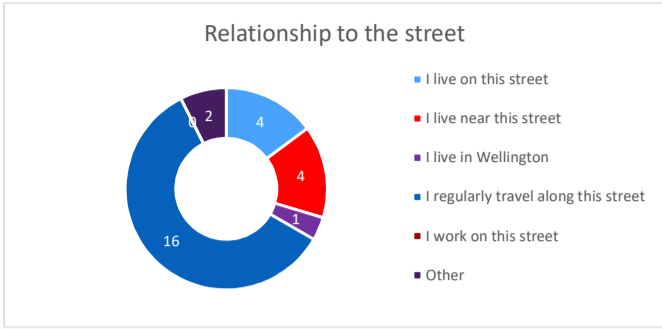

Queen's Drive

28 responses

Design - Option A

Design - Option B

Overall

High Importance (59% of respondents)

Low Importance (33% of respondents)

I live on this street (4 respondents)

I live near this street (4 respondents)

I live in Wellington (1 respondent)

I regularly travel along this street (16 respondents)

I work on this street (0 respondents)

Other (2 respondents)