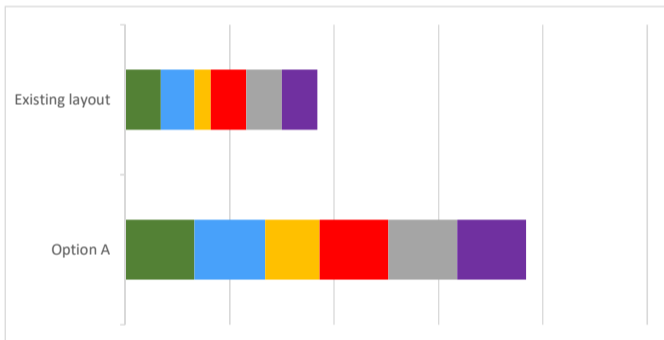

Te Whiti Street

14 responses

Design - Option A

Overall

High Importance (38% of respondents)

Low Importance (38% of respondents)

I live on this street (2 respondents)

I live near this street (2 respondents)