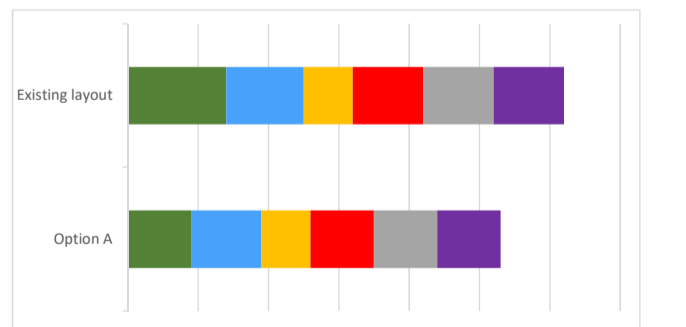

I live in Wellington (2 respondents)