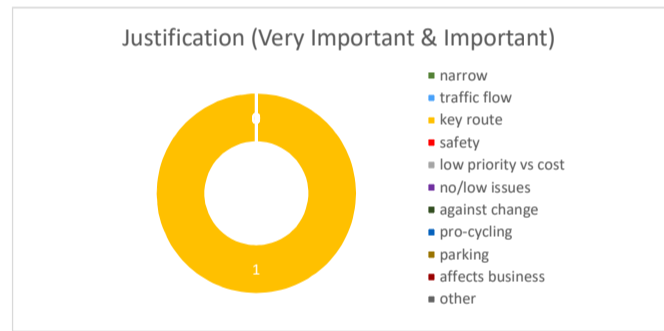

Te Whiti Street

14 responses

Design - Option A

Overall

High Importance (38% of respondents)

Low Importance (38% of respondents)

I live on this street (2 respondents)

I live near this street (2 respondents)