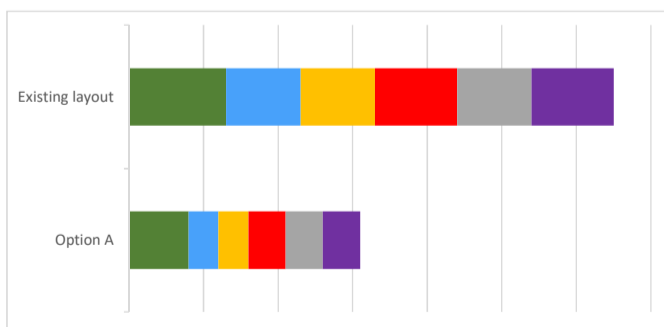

Te Whiti Street

14 responses

Design - Option A

Overall

High Importance (38% of respondents)

Low Importance (38% of respondents)

I live on this street (2 respondents)

I live near this street (2 respondents)