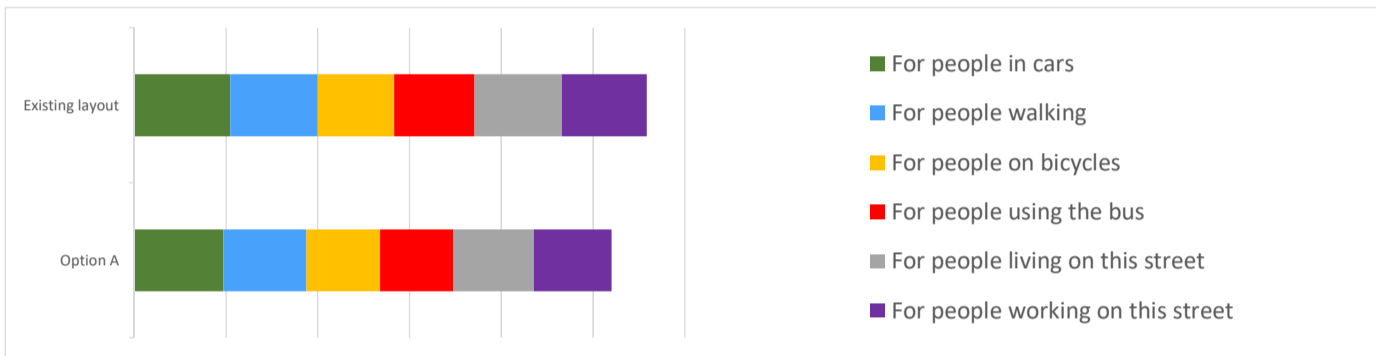

Te Whiti Street

14 responses

Design - Option A

Overall

High Importance (38% of respondents)

Low Importance (38% of respondents)

I live on this street (2 respondents)

I live near this street (2 respondents)