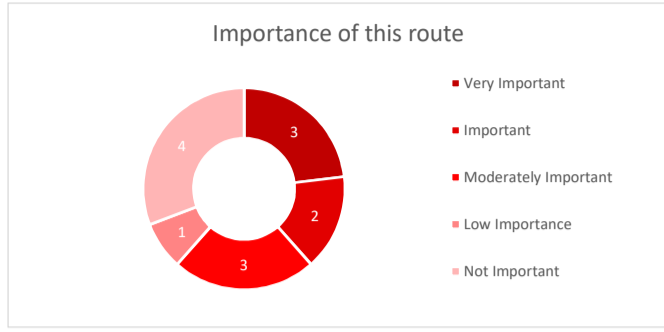

Te Whiti Street

14 responses

Design - Option A

Overall

High Importance (38% of respondents)

Low Importance (38% of respondents)

I live on this street (2 respondents)

I live near this street (2 respondents)