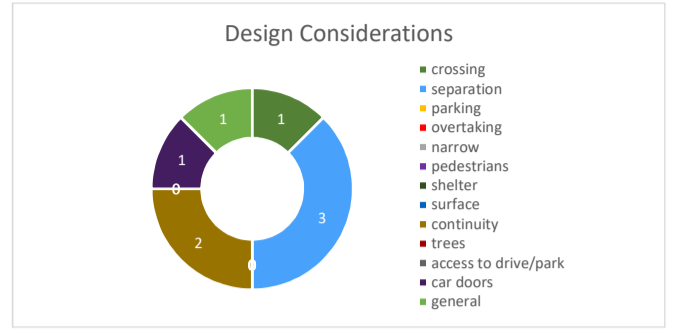

Te Whiti Street

14 responses

Design - Option A

Overall

High Importance (38% of respondents)

Low Importance (38% of respondents)

I live on this street (2 respondents)

I live near this street (2 respondents)