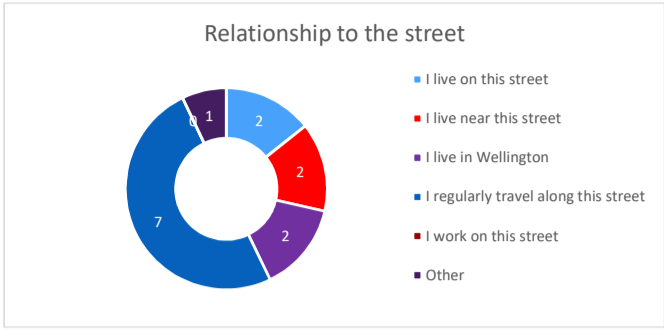

Te Whiti Street

14 responses

Design - Option A

Overall

High Importance (38% of respondents)

Low Importance (38% of respondents)

I live on this street (2 respondents)

I live near this street (2 respondents)

I live in Wellington (2 respondents)

I regularly travel along this street (7 respondents)

I work on this street (0 respondents)

Other (1 respondent)