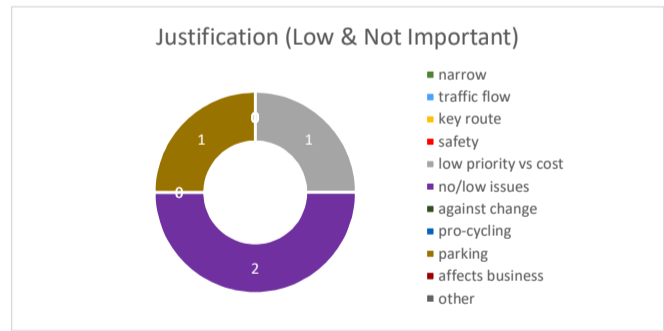

Te Whiti Street

14 responses

Design - Option A

Overall

High Importance (38% of respondents)

Low Importance (38% of respondents)

I live on this street (2 respondents)

I live near this street (2 respondents)