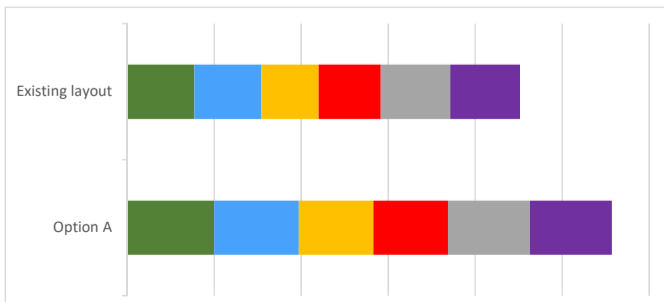

I regularly travel along this street (7 respondents)