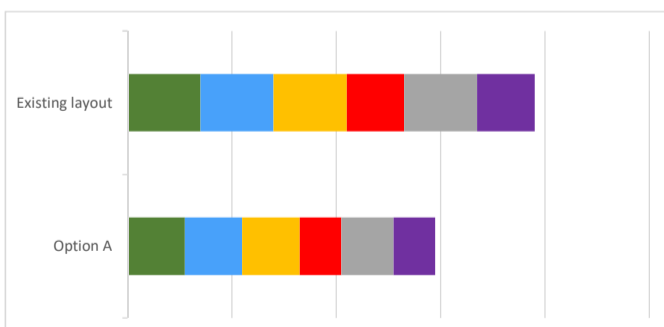

Te Whiti Street

14 responses

Design - Option A

Overall

High Importance (38% of respondents)

Low Importance (38% of respondents)

I live on this street (2 respondents)

I live near this street (2 respondents)