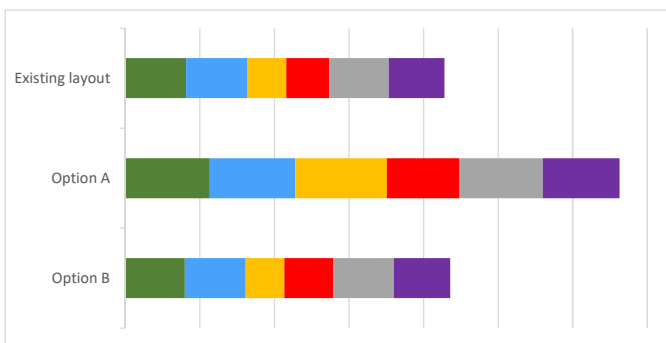

Wilson Street (one way)

21 responses

Design - Option A

Design - Option B

Overall

High Importance (75% of respondents)

Low Importance (10% of respondents)

I live on this street (1 respondent)

I live near this street (4 respondents)

I live in Wellington (5 respondents)

I regularly travel along this street (10 respondents)

I work on this street (0 respondents)

Other (1 respondent)