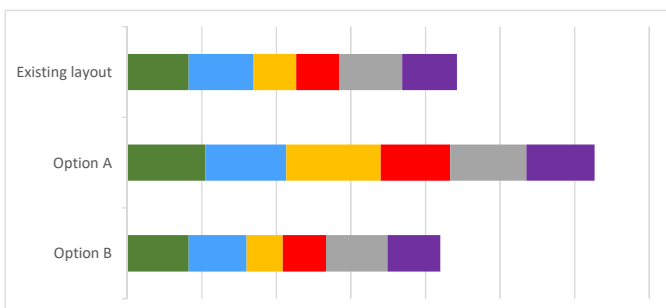

Wilson Street (one way)

21 responses

Design - Option A

Design - Option B

Overall

High Importance (75% of respondents)

Low Importance (10% of respondents)

I live on this street (1 respondent)

I live near this street (4 respondents)

I live in Wellington (5 respondents)

I regularly travel along this street (10 respondents)

I work on this street (0 respondents)

Other (1 respondent)