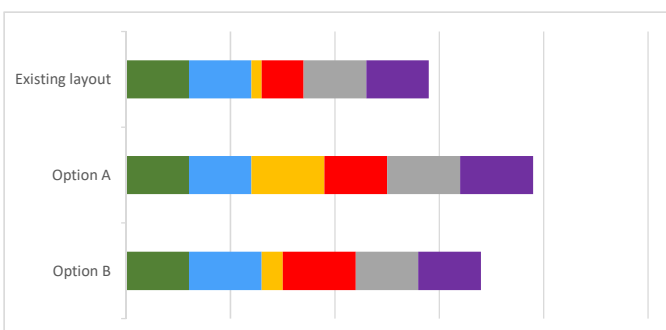

Wilson Street (one way)

21 responses

Design - Option A

Design - Option B

Overall

High Importance (75% of respondents)

Low Importance (10% of respondents)

I live on this street (1 respondent)

I live near this street (4 respondents)

I live in Wellington (5 respondents)

I regularly travel along this street (10 respondents)

I work on this street (0 respondents)

Other (1 respondent)