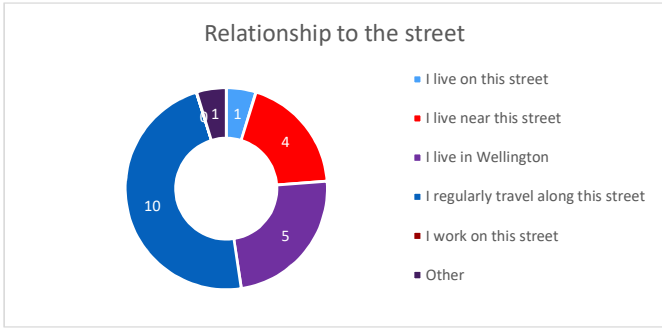

Wilson Street (one way)

21 responses

Design - Option A

Design - Option B

Overall

High Importance (75% of respondents)

Low Importance (10% of respondents)

I live on this street (1 respondent)

I live near this street (4 respondents)

I live in Wellington (5 respondents)

I regularly travel along this street (10 respondents)

I work on this street (0 respondents)

Other (1 respondent)