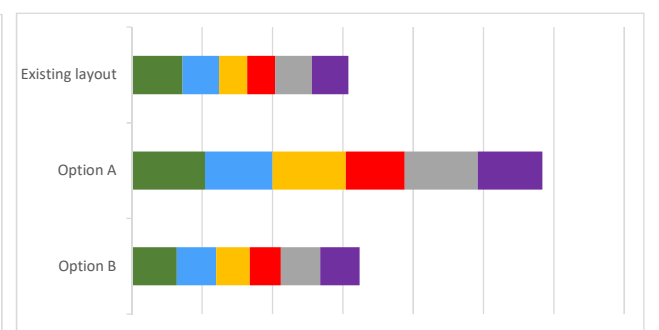

Wilson Street (one way)

21 responses

Design - Option A

Design - Option B

Overall

High Importance (75% of respondents)

Low Importance (10% of respondents)

I live on this street (1 respondent)

I live near this street (4 respondents)

I live in Wellington (5 respondents)

I regularly travel along this street (10 respondents)

I work on this street (0 respondents)

Other (1 respondent)