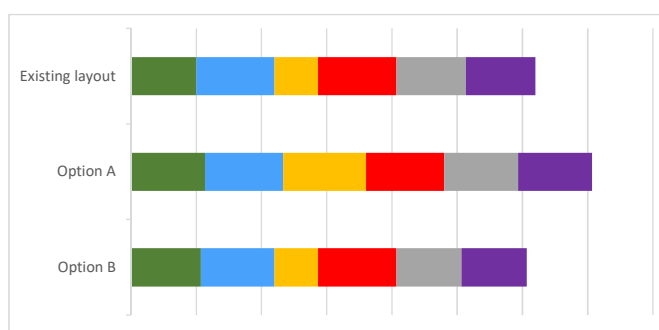

Wilson Street (one way)

21 responses

Design - Option A

Design - Option B

Overall

High Importance (75% of respondents)

Low Importance (10% of respondents)

I live on this street (1 respondent)

I live near this street (4 respondents)

I live in Wellington (5 respondents)

I regularly travel along this street (10 respondents)

I work on this street (0 respondents)

Other (1 respondent)