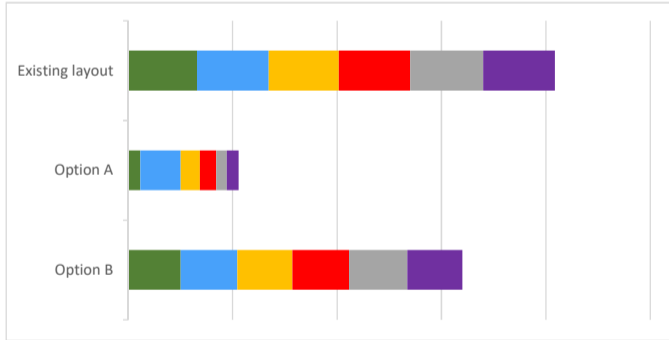

Yule Street

21 responses

Design - Option A

Design - Option B

Overall

High Importance (33% of respondents)

Low Importance (39% of respondents)

I live on this street (7 respondents)