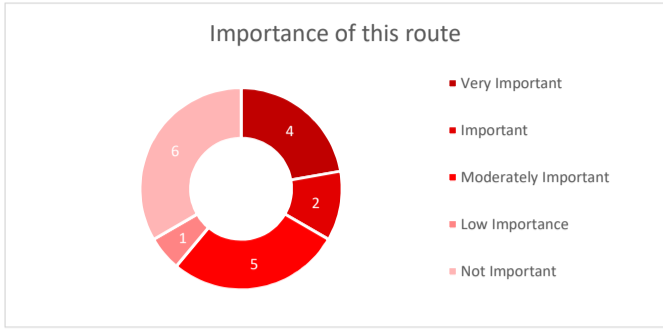

Yule Street

21 responses

Design - Option A

Design - Option B

Overall

High Importance (33% of respondents)

Low Importance (39% of respondents)

I live on this street (7 respondents)