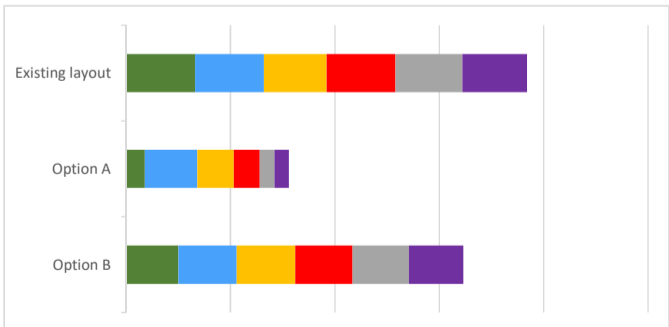

Yule Street

21 responses

Design - Option A

Design - Option B

Overall

High Importance (33% of respondents)

Low Importance (39% of respondents)

I live on this street (7 respondents)