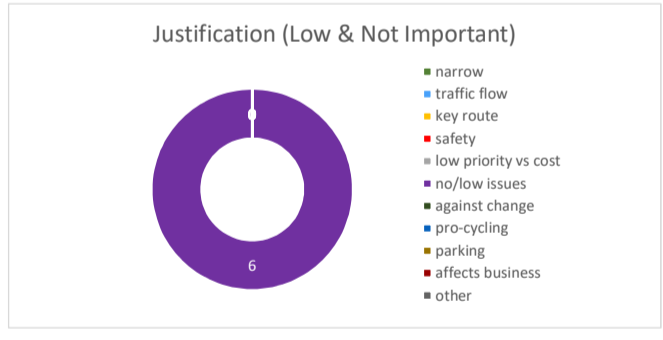

Yule Street

21 responses

Design - Option A

Design - Option B

Overall

High Importance (33% of respondents)

Low Importance (39% of respondents)

I live on this street (7 respondents)