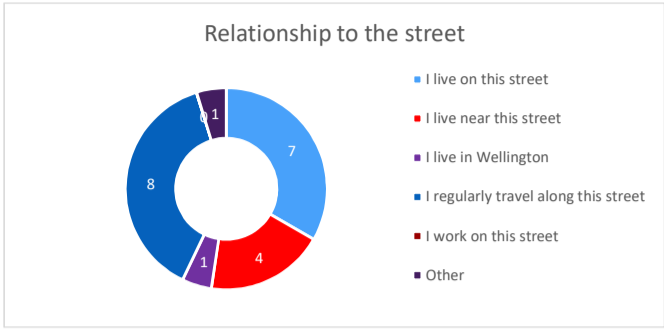

Yule Street

21 responses

Design - Option A

Design - Option B

Overall

High Importance (33% of respondents)

Low Importance (39% of respondents)

I live on this street (7 respondents)

I live near this street (4 respondents)

I live in Wellington (1 respondent)

I regularly travel along this street (8 respondents)

I work on this street (0 respondents)

Other (1 respondent)