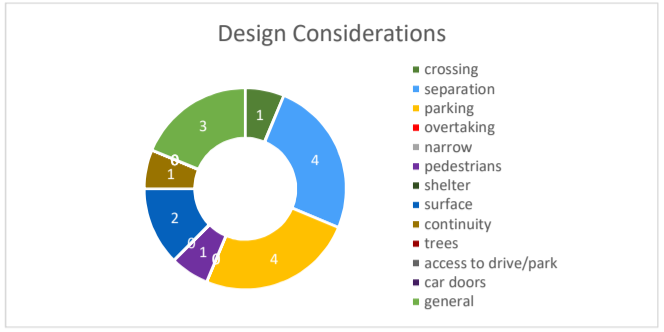

Yule Street

21 responses

Design - Option A

Design - Option B

Overall

High Importance (33% of respondents)

Low Importance (39% of respondents)

I live on this street (7 respondents)