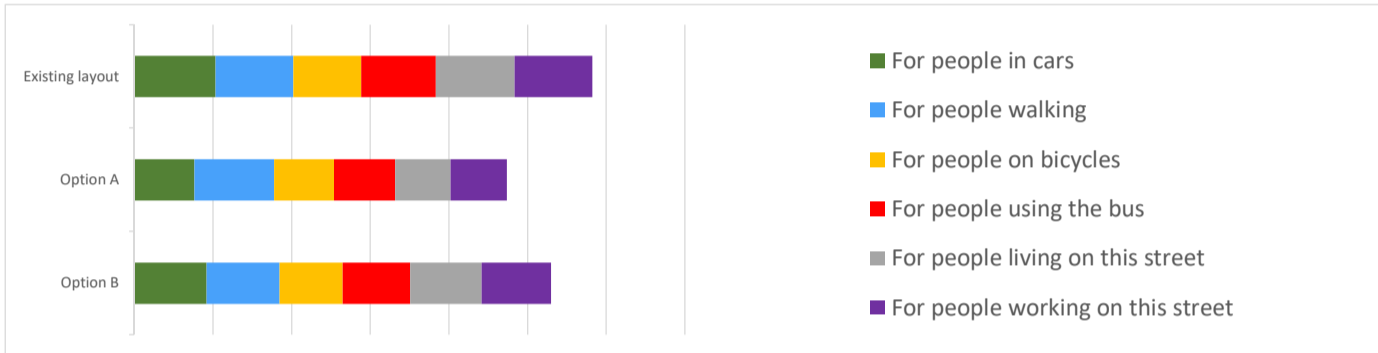

Yule Street

21 responses

Design - Option A

Design - Option B

Overall

High Importance (33% of respondents)

Low Importance (39% of respondents)

I live on this street (7 respondents)