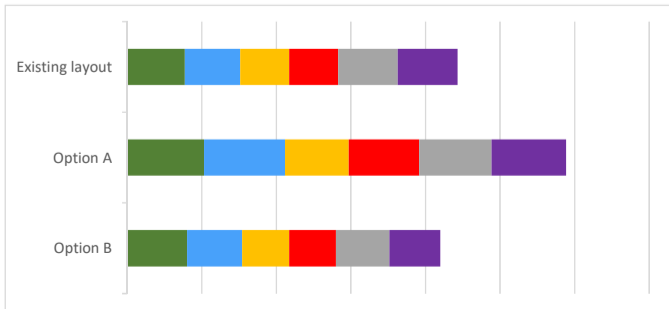

I regularly travel along this street (8 respondents)