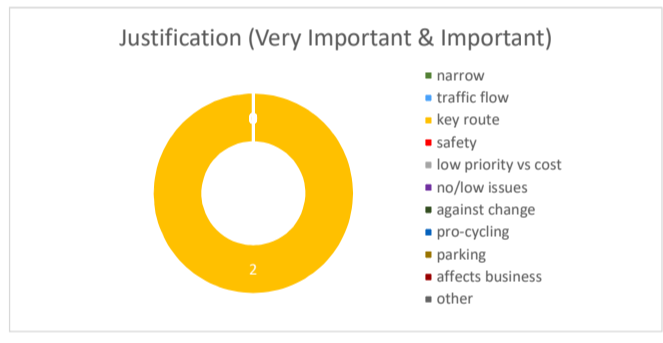

Yule Street

21 responses

Design - Option A

Design - Option B

Overall

High Importance (33% of respondents)

Low Importance (39% of respondents)

I live on this street (7 respondents)