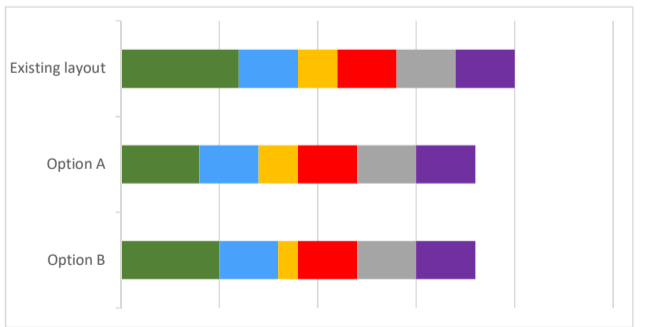

I live in Wellington (1 respondent)