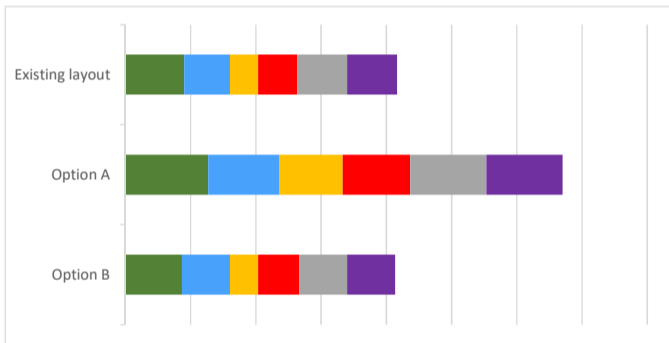

Yule Street

21 responses

Design - Option A

Design - Option B

Overall

High Importance (33% of respondents)

Low Importance (39% of respondents)

I live on this street (7 respondents)