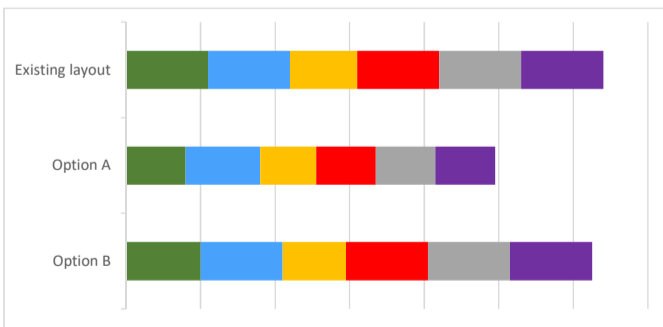

I live near this street (4 respondents)